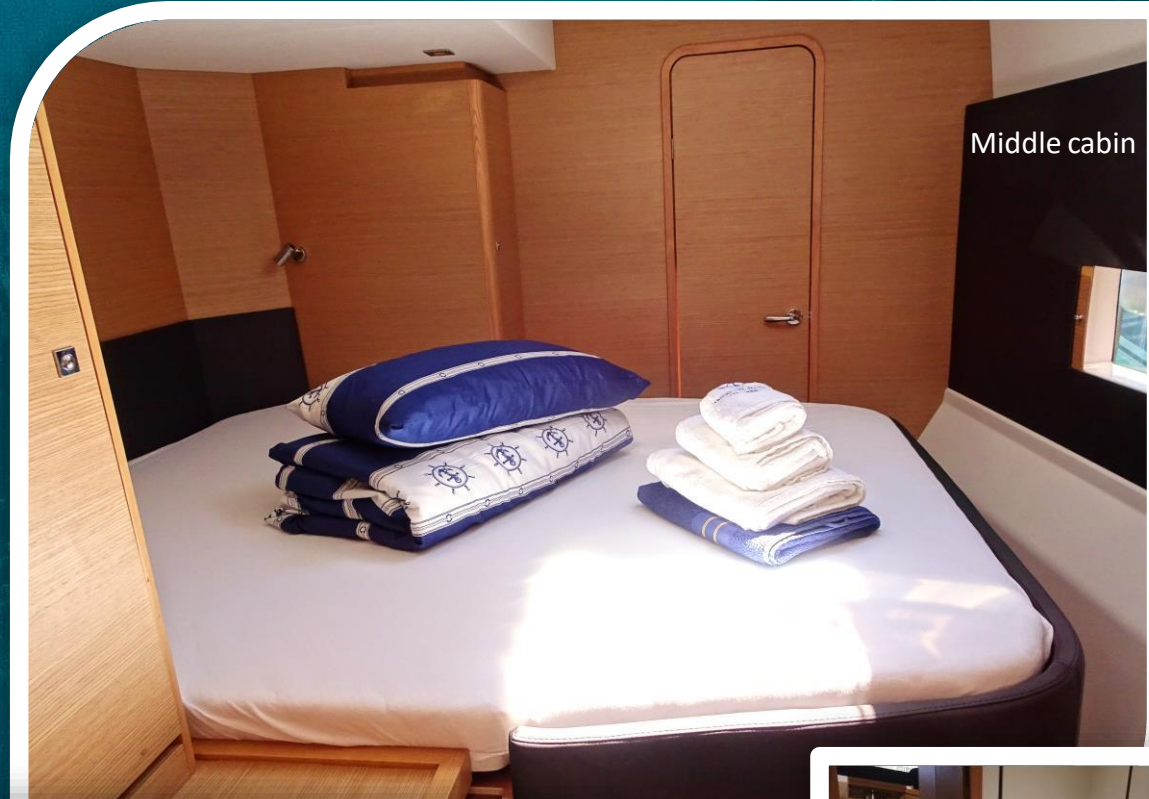

Middle cabin