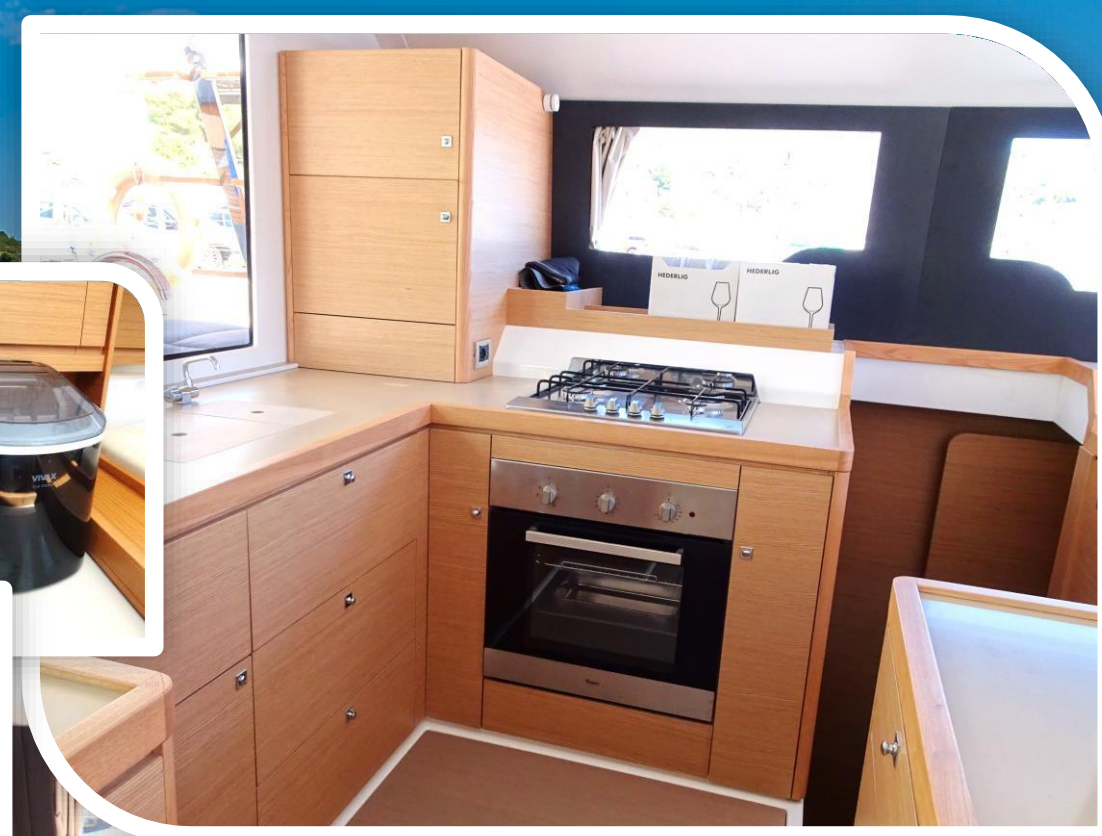

# SHU

Model	Dufour 48 Catamaran
Built	2019
Base	Dubrovnik/ ACI Komolac
Flag	Croatia
CE Certificate	A (ocean)
Sailing area certificate	Adriatic sea
LOA (m)	14.90 m
Beam (m)	7.90 m
Draft	1.2 m
Displacement	17287.00 kg
Mainsail	76.0 m2
Self-tacking jib	48 m2
Gennaker	136.0 m2
MAX passenger capacity	12
Berths	10 (+2 in saloon)
Cabins	4 double + 2 skippers
WC / Shower	6/4 electric
Engine	2 x 60 HP
Fuel capacity	900.00 L
Water capacity	700.00 L
Hull	GRP
Cockpit & Deck	Teak

**Saloon** Oak walls & floor. Beige Leather cushions. Saloon table convertible into berth. Roller blinds and curtains. Radio CD with BOSE® speakers FUSION audio system. WiFi router. Water heater. Smoke Alarm. Bilge alarm.

**Galley** Gas stove with oven. Integrated double fridge and conservator. Microwave 220v. Dishwasher 220v. Nespresso® Cofemachine. Ice maker 12 kg/day. Full set of kitchen appliances, cups, glasses, plates and cutlery for 12 pers. Washing machine.

**Cockpit** Teak cockpit table. Flybrige with fridge. Exterior speakers. Bimini. Cockpit shower (cold/hot). Gas grill on the stern. Hydraulic gangway BESENZONI 250 kg (250cm). Watermaker 90 L/H.

Middle cabin