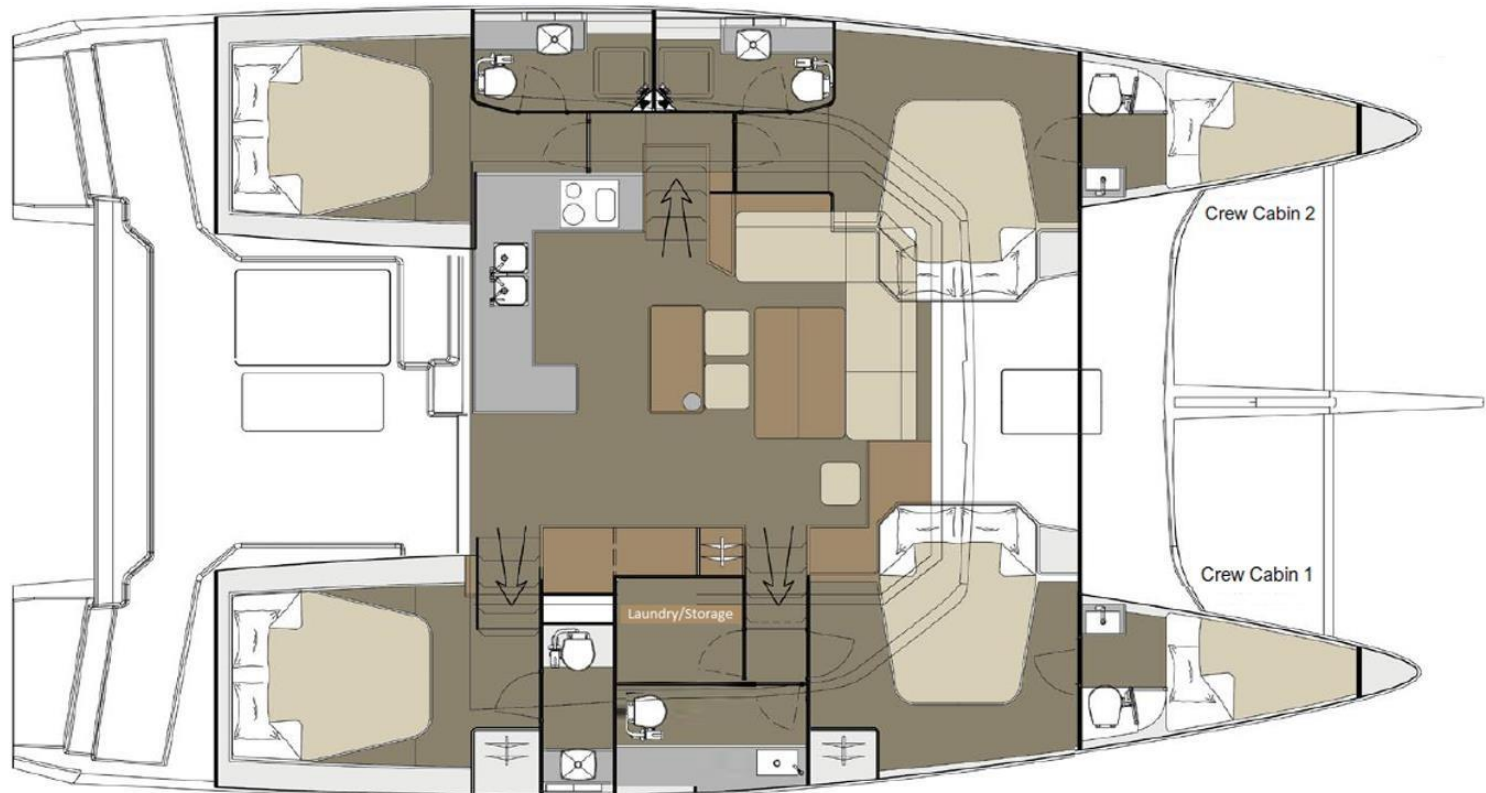

# SHU

Model	Dufour 48 Catamaran
Built	2019
Base	Dubrovnik/ ACI Komolac
Flag	Croatia
CE Certificate	A (ocean)
Sailing area certificate	Adriatic sea
LOA (m)	14.90 m
Beam (m)	7.90 m
Draft	1.2 m
Displacement	17287.00 kg
Mainsail	76.0 m2
Self-tacking jib	48 m2
Gennaker	136.0 m2
MAX passenger capacity	12
Berths	10 (+2 in saloon)
Cabins	4 double + 2 skippers
WC / Shower	6/4 electric
Engine	2 x 60 HP
Fuel capacity	900.00 L
Water capacity	700.00 L
Hull	GRP
Cockpit & Deck	Teak

Cabins	Starboard Back	double bed	180 x 200 cm	Electric toilet + shower cabin	aut. shower pump	Holding tank 55 L
	Starboard Middle	double bed	160 x 200 cm	Electric toilet + shower cabin	aut. shower pump	Holding tank 55 L
	Starboard Skipper	single bed 60...120	120 x 200 cm	Electric toilet		Holding tank 55 L
	Portside Back	double bed	180 x 200 cm	Electric toilet + shower cabin	aut. shower pump	Holding tank 55 L
	Portside Middle	double bed	160 x 200 cm	Electric toilet + shower cabin	aut. shower pump	Holding tank 55 L
	Portside Skipper	single bed 60...120	120 x 200 cm	Electric toilet		Holding tank 55 L

**Saloon** Oak walls & floor. Beige Leather cushions. Saloon table convertible into berth. Roller blinds and curtains. Radio CD with BOSE® speakers FUSION audio system. WiFi router. Water heater. Smoke Alarm. Bilge alarm.

**Cockpit** Teak cockpit table. Flybrige with fridge. Exterior speakers. Bimini. Cockpit shower (cold/hot). Gas grill on the stern. Hydraulic gangway BESENZONI 250 kg (250cm). Watermaker 90 L/H.

Middle cabin